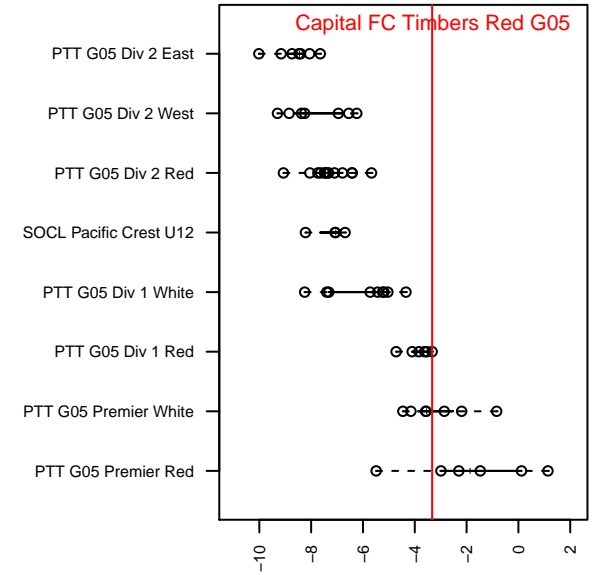

Capital FC Timbers Red G05

Cascade Futbol Club/Capital FC
 Salem, OR
 G05 total strength=865
 attack=1.72 defense=0.91
 fall league = PTT G05 Div 1 Red
 spr league = Spr OYS G05 Div 1 Red
 notes= Overby 2016

alt names used:
 CAPITAL FC TIMBERS GIRLS 2005 RED TEA
 CFC Timbers G05 Red
 Capital FC Timbers 05G Overby
 CFC Timbers 2005 Girls Red
 Capital FC Timbers 05G Overby
 Capital FC Timbers 05G Overby

Venues played:
 2016 Capital Cup GU12
 2016 Oswego Nike Cup Silver U12
 2016 Mt Hood Challenge U12 Silver
 2016 PTT G05 Division 1 Red
 2016 OYS Presidents Cup G05
 2016 Spr OYS G05 Division 1 Red

**attack and defense variance (black dot)
relative to other teams
and top 10 in region**

**attack and defense rating
relative to others at age
and all opponents in last 13 months**

Performance relative to 13 month average