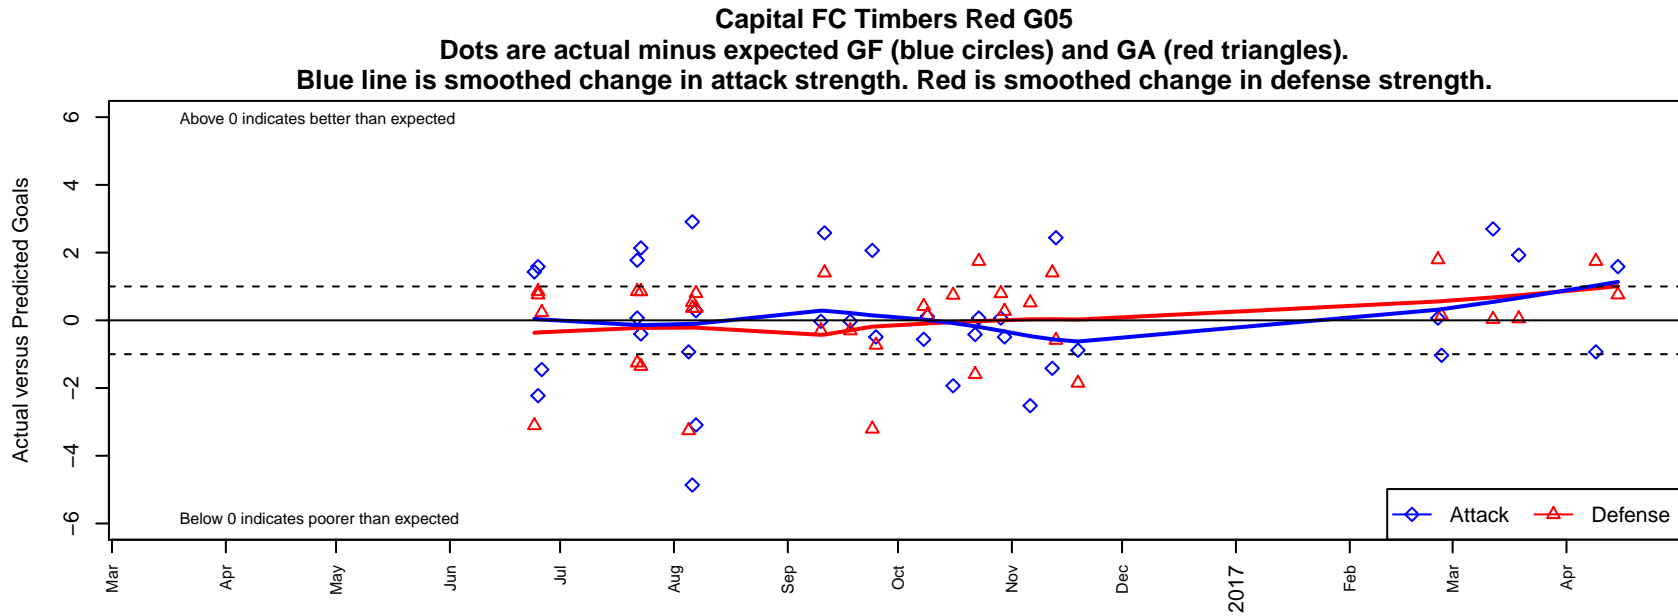

Capital FC Timbers Red G05

Cascade Futbol Club/Capital FC
 Salem, OR
 G05 total strength=865
 attack=1.72 defense=0.91
 fall league = PTT G05 Div 1 Red
 spr league = Spr OYS G05 Div 1 Red
 notes= Overby 2016

**attack and defense variance (black dot)
relative to other teams
and top 10 in region**

**attack and defense rating
relative to others at age
and all opponents in last 13 months**

Performance relative to 13 month average